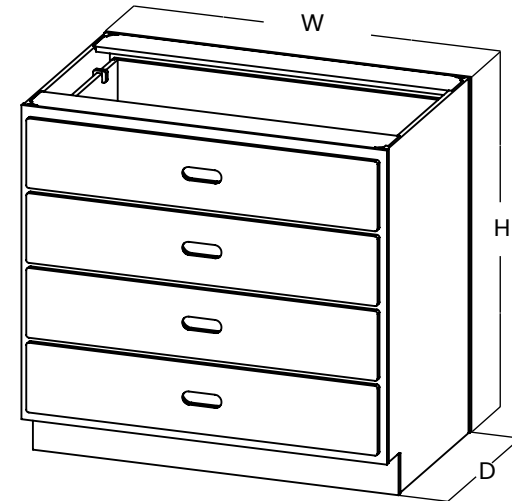

All-Drawer Base Cabinets

Our all-drawer base cabinets allow for superior organization in your lab. All drawers are fully removable and feature soft closing drawer glides.

Double Width

Part #	Description	Dimensions WHD
53685	Cabinet Base Double Width White Polypropylene Eight Drawers	36" X 35" X 22"
53684	Cabinet Base Double Width White Polypropylene Two Small Drawers and Three Large Drawers	36" X 35" X 22"
53683	Cabinet Base Double Width White Polypropylene with Two Doors and Adjustable Shelf	42" X 35" X 22"
53653	Cabinet Base Double Width White Polypropylene Eight Drawers	48" X 35" X 22"
53660	Cabinet Base Double Width White Polypropylene Three Full Width Drawers and Two Half Width Drawers	48" X 35" X 22"