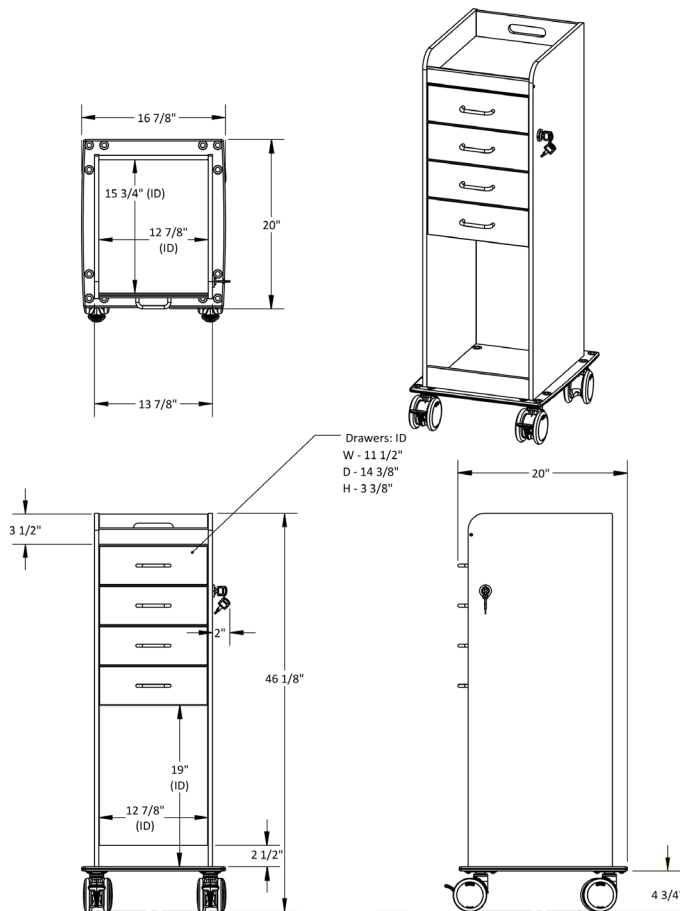

# Tall Locking 4 Drawer Cart

Part No. 53575

TrippNT's TL 4D Cart stores small or bulky items. The unique tall slender design creates maximum storage in a small space. This cart features 4 equal-sized drawers that lock with the turn of a key, along with open bulk storage. Heavy-duty, one piece construction adds strength and security for trauma, ER, surgical, anesthesia, critical care, and any hospital, lab or care center use. Available in 6 color variants. Ships Fully Assembled.

53575

53585

53582

53584

53586

53583

## Features:

- 2 Locking & 2 Swivel 4in Twin Wheel Casters, 4 Total Locking Drawers, Bulk Storage, Top Tray
- Unique Slender Design
- Corrosion-Resistant, Non-Metal HDPE Construction

Ships Next Day

Made in the U.S.A