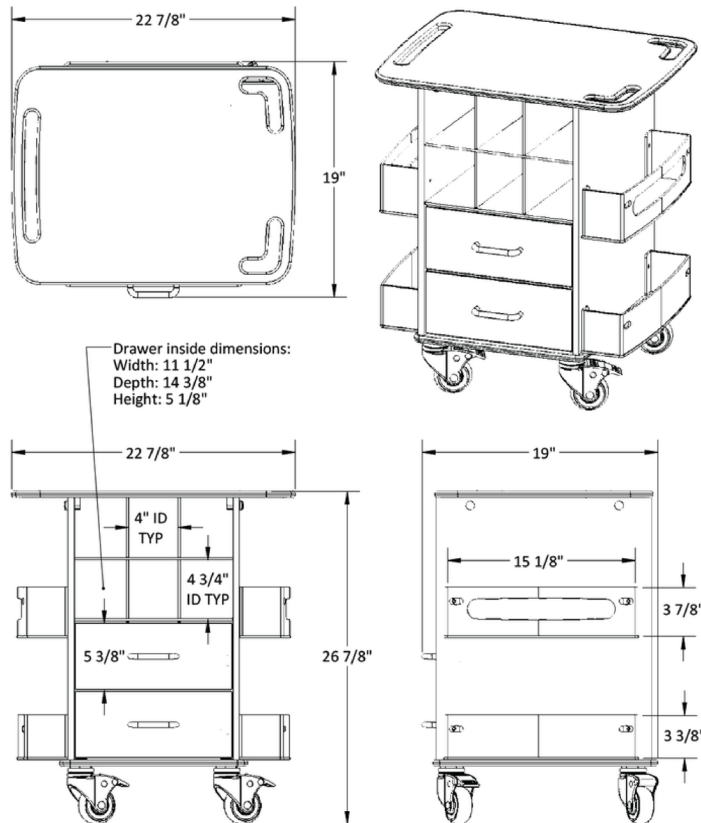

Core Pipette Fume Hood Cart

Part No. 53602

TrippNT's Core Pipette and Fume Hood Supply Cart with white drawers and pipette slots organizes, stores, and mobilizes pipettes and fume hood supplies. It features a low profile design for storing under fume hoods and biosafety cabinets.

Features:

- 2 Locking & 2 Swivel 3in Casters, 2 Full-Extension Drawers, 6 Pipette Slots
- Designed to store under fume hood or biosafety cabinet
- Corrosion-Resistant, Non-Metal HDPE Construction
- Organizes, Stores, and Mobilizes Pipette Supplies