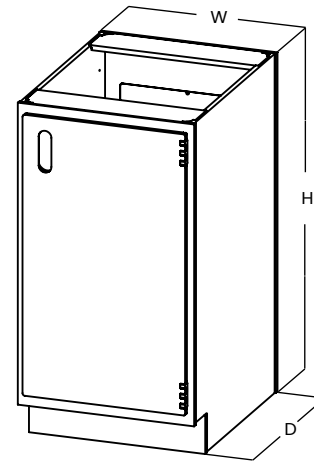

For pricing and quotes on LabFit products,
contact the TrippNT Sales team at

Sales@TrippNT.com

or by phone at

816-457-1678

All-Door Base Cabinets

LabFit's all-door base cabinets provide convenient access to materials in your lab. Integrated Polypropylene hinges come standard on all cabinets, and allow for easy removal of the doors as needed.

Single Width, One Door

Part #	VWR Part #	Description	Dimensions WHD
53670	77135-318	Cabinet Base Single Width White Polypropylene One Left Hand Door and Adjustable Shelf	18" X 29" X 22"
53669	77135-316	Cabinet Base Single Width White Polypropylene One Right Hand Door and Adjustable Shelf	18" X 29" X 22"
53678	77135-334	Cabinet Base Single Width White Polypropylene One Left Hand Door and Adjustable Shelf	18" X 35" X 22"
53677	77135-332	Cabinet Base Single Width White Polypropylene One Right Hand Door and Adjustable Shelf	18" X 35" X 22"
53671	77135-320	Cabinet Base Single Width White Polypropylene One Right Hand Door and Adjustable Shelf	24" X 29" X 22"
53694	77135-366	Cabinet Base Sink Single Width White Polypropylene One Right Hand Door	18" X 35" X 22"
53680	77135-338	Cabinet Base Single Width White Polypropylene One Left Hand Door and Adjustable Shelf	24" X 35" X 22"
53679	77135-336	Cabinet Base Single Width White Polypropylene One Right Hand Door and Adjustable Shelf	24" X 35" X 22"