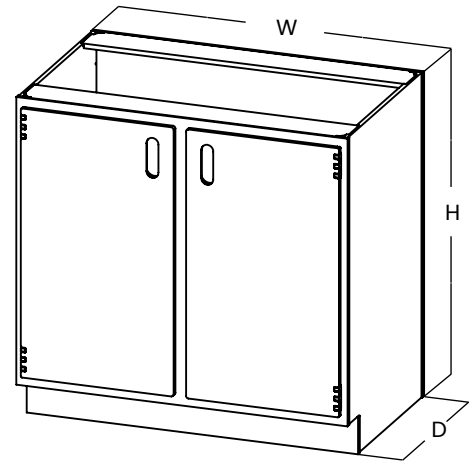

All-Door Base Cabinets

Double width base cabinets come standard with one right facing and one left facing door. Alternate door configurations are available upon customer request.

Double Width, Two Doors

Part #	VWR Part #	Description	Dimensions WHD
53682	77135-342	Cabinet Base Double Width White Polypropylene with Two Doors and Adjustable Shelf	42" X 35" X 22"
53695	77135-368	Cabinet Base Sink Double Width White Polypropylene Two Doors	30" X 35" X 22"
53630	77135-266	Cabinet Base Double Width White Polypropylene with Two Doors and Adjustable Shelf	36" X 35" X 22"
53696	77135-370	Cabinet Base Sink Double Width White Polypropylene Two Doors	36" X 35" X 22"
53681	77135-340	Cabinet Base Double Width White Polypropylene with Two Doors and Adjustable Shelf	42" X 35" X 22"
53667	77135-312	Cabinet Base Double Width White Polypropylene Two Doors and Adjustable Shelf	48" X 29" X 22"
53692	77135-362	Cabinet Base Double Width White Polypropylene with Left side blind and Right side Door swings Left with Adjustable Shelf	48" X 35" X 22"
53693	77135-364	Cabinet Base Double Width White Polypropylene with Right side blind and Left side Door swings Right with Adjustable Shelf	48" X 35" X 22"
53659	77135-298	Cabinet Base Double Width White Polypropylene Two Doors	48" X 35" X 22"

**Industry-Leading
Warranty**

Fast Lead Times