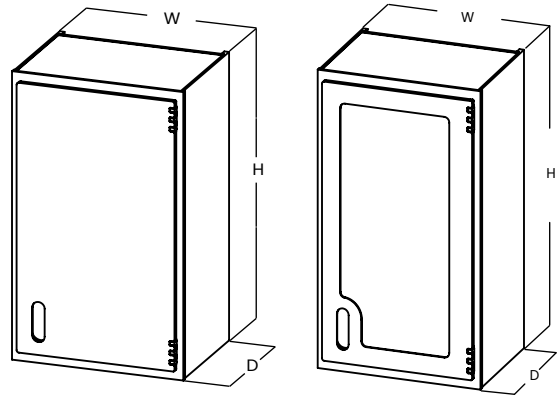

Wall Mounting Cabinets

LabFit's Wall Mounting Cabinets feature adjustable shelving and optional glass viewing windows. All wall cabinets utilize a French cleat system for a low-profile and simple to install wall mount.

Standard Doors

Part #	VWR Part #	Description	Dimensions WHD
53656	77135-294	Cabinet Wall Single Width White Polypropylene Right Hand Door	18" X 30" X 13"
53657	77135-296	Cabinet Wall Single Width White Polypropylene Left Hand Door	18" X 30" X 13"
53662	77135-304	Cabinet Wall Single Width White Polypropylene Right Hand Door	24" X 30" X 13"
53703	77135-384	Cabinet Wall Double Width White Polypropylene Double Door	30" X 30" X 13"
53704	77135-386	Cabinet Wall Double Width White Polypropylene Double Door	36" X 30" X 13"
53661	77135-302	Cabinet Wall Double Width White Polypropylene Two Doors	48" X 30" X 13"

With Glass Windows

Part #	VWR Part #	Description	Dimensions WHD
53699	77135-376	Cabinet Wall Single Width White Polypropylene One Left Door with Glass	24" X 30" X 13"
53698	77135-374	Cabinet Wall Single Width White Polypropylene One Right Door with Glass	24" X 30" X 13"
53700	77135-378	Cabinet Wall Double Width White Polypropylene Double Door with Glass	30" X 30" X 13"
53701	77135-380	Cabinet Wall Double Width White Polypropylene Double Door with Glass	36" X 30" X 13"
53702	77135-382	Cabinet Wall Double Width White Polypropylene Double Door with Glass	46" X 30" X 13"