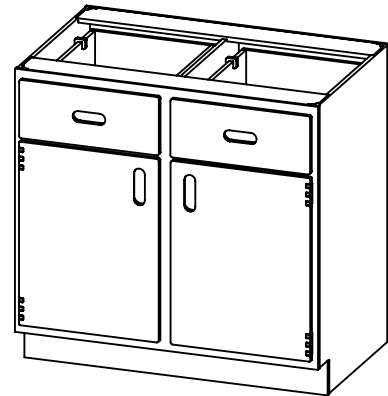

Our cabinets are engineered for adaptability to suit any laboratory, with standard sizes ranging from 18" to 60" wide. This allows for mixing and matching of drawers, doors, and filler panels to fit any environment. Additionally, all standard cabinets ship fully assembled for easy installation.

LabFit Casework Features

- Chemical Resistance
- Easy to Install
- Integrated Hinge
- Nonmetal Construction
- Large Removable Rear Access Panel on all Cabinets
- Adjustable Shelving
- Quiet Close Drawers
- Constructed From 1/2" Homopolymer Polypropylene
- Industry-leading two year full replacement warranty