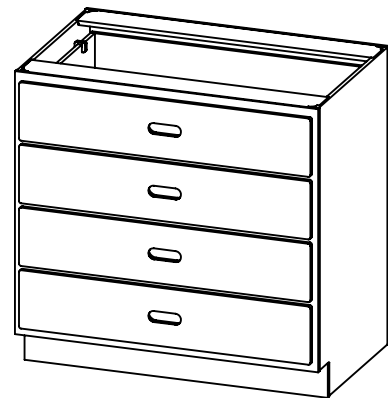

LabFit Casework Features

- Chemical Resistance
- Easy to Install
- Integrated Hinge
- Nonmetal Construction
- Large Removable Rear Access Panel on all Cabinets
- Adjustable Shelving
- Quiet Close Drawers
- Constructed From 1/2" Homopolymer Polypropylene
- Industry-leading two year full replacement warranty

For pricing and quotes on LabFit products,
contact the TrippNT Sales team at

Sales@TrippNT.com

or by phone at

816-457-1678