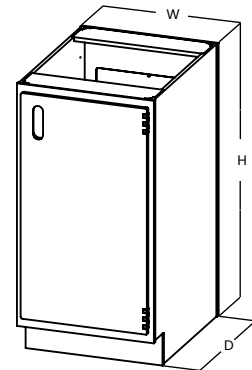

Door + Drawer, Double Width

Part #	VWR Part #	Description	Dimensions WHD
53688	77135-354	Cabinet Base Double Width White Polypropylene Two Drawers and Two Doors and Adjustable Shelf	30" X 35" X 22"
53668	77135-314	Cabinet Base Double Width White Polypropylene Two Drawers and Two Doors	36" X 29" X 22"
53690	77135-358	Cabinet Base Double Width White Polypropylene Four Drawers and Door Swings Right with Adjustable Shelf	36" X 35" X 22"
53691	77135-360	Cabinet Base Double Width White Polypropylene Four Drawers and Door Swings Left with Adjustable Shelf	36" X 35" X 22"
53687	77135-352	Cabinet Base Double Width White Polypropylene Two Drawers and Two Doors and Adjustable Shelf	42" X 35" X 22"
53686	77135-350	Cabinet Base Double Width White Polypropylene Two Drawers and Two Doors and Adjustable Shelf	42" X 35" X 22"
53666	77135-310	Cabinet Base Double Width White Polypropylene Two Drawers and Two Doors	48" X 29" X 22"

Sink Base Cabinets

LabFit's Sink Base Cabinets are variants of the standard base cabinets that feature a specialized well for sink installation. Multiple sizes and door configurations are available.

Part #	VWR Part #	Description	Dimensions WHD
53694	77135-374	Cabinet Base Sink Single Width White Polypropylene One Right Hand Door	18" X 35" X 22"
53655	77135-292	Cabinet Base Sink Double Width White Polypropylene Two Doors	48" X 35" X 22"
53697	77135-372	Cabinet Base Sink Double Width White Polypropylene Two Doors	60" X 35" X 22"
53695	77135-368	Cabinet Base Sink Double Width White Polypropylene Two Doors	30" X 35" X 22"
53696	77135-370	Cabinet Base Sink Double Width White Polypropylene Two Doors	36" X 35" X 22"