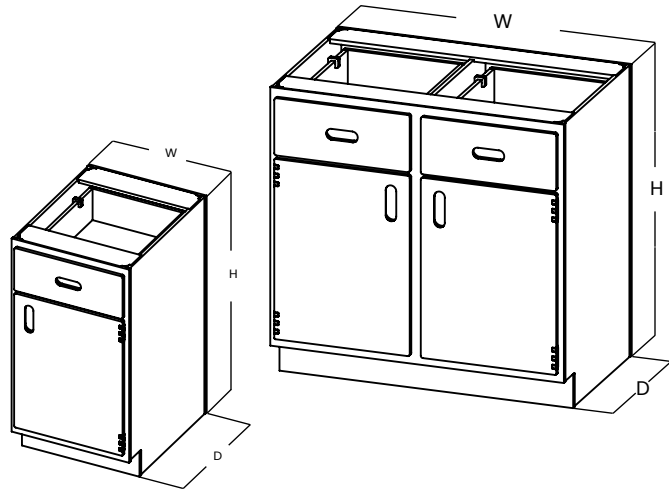

Drawer + Door Base Cabinets

Our combination drawer and door cabinets are versatile solutions that provide flexible organizational options for your lab. They feature multiple sizes and configurations to furnish any space down to precise needs and specifications.

Single Width

Part #	VWR Part #	Description	Dimensions WHD
53664	77135-306	Cabinet Base Sink Double Width White Polypropylene Two Doors	48" X 35" X 22"
53675	77135-328	Cabinet Base Single Width White Polypropylene One Small Drawer and One Right Hand Door and Adjustable Shelf	18" X 32" X 22"
53608	77135-262	Cabinet Base Single Width White Polypropylene One Drawer and One Left Hand Door and Adjustable Shelf	18" X 35" X 22"
53636	77135-276	Cabinet Base Single Width White Polypropylene One Drawer and One Right Hand Door and Adjustable Shelf	18" X 35" X 22"
53665	77135-308	Cabinet Base Single Width White Polypropylene One Drawer and One Right Hand Door	24" X 29" X 22"
53672	77135-322	Cabinet Base Single Width White Polypropylene One Left Hand Door and Adjustable Shelf	24" X 29" X 22"
53650	77135-282	Cabinet Base Single Width White Polypropylene One Drawer and One Left Hand Door and Adjustable Shelf	24" X 35" X 22"
53649	77135-280	Cabinet Base Single Width White Polypropylene One Drawer and One Right Hand Door and Adjustable Shelf	24" X 35" X 22"

Made in USA

Fast Lead Times